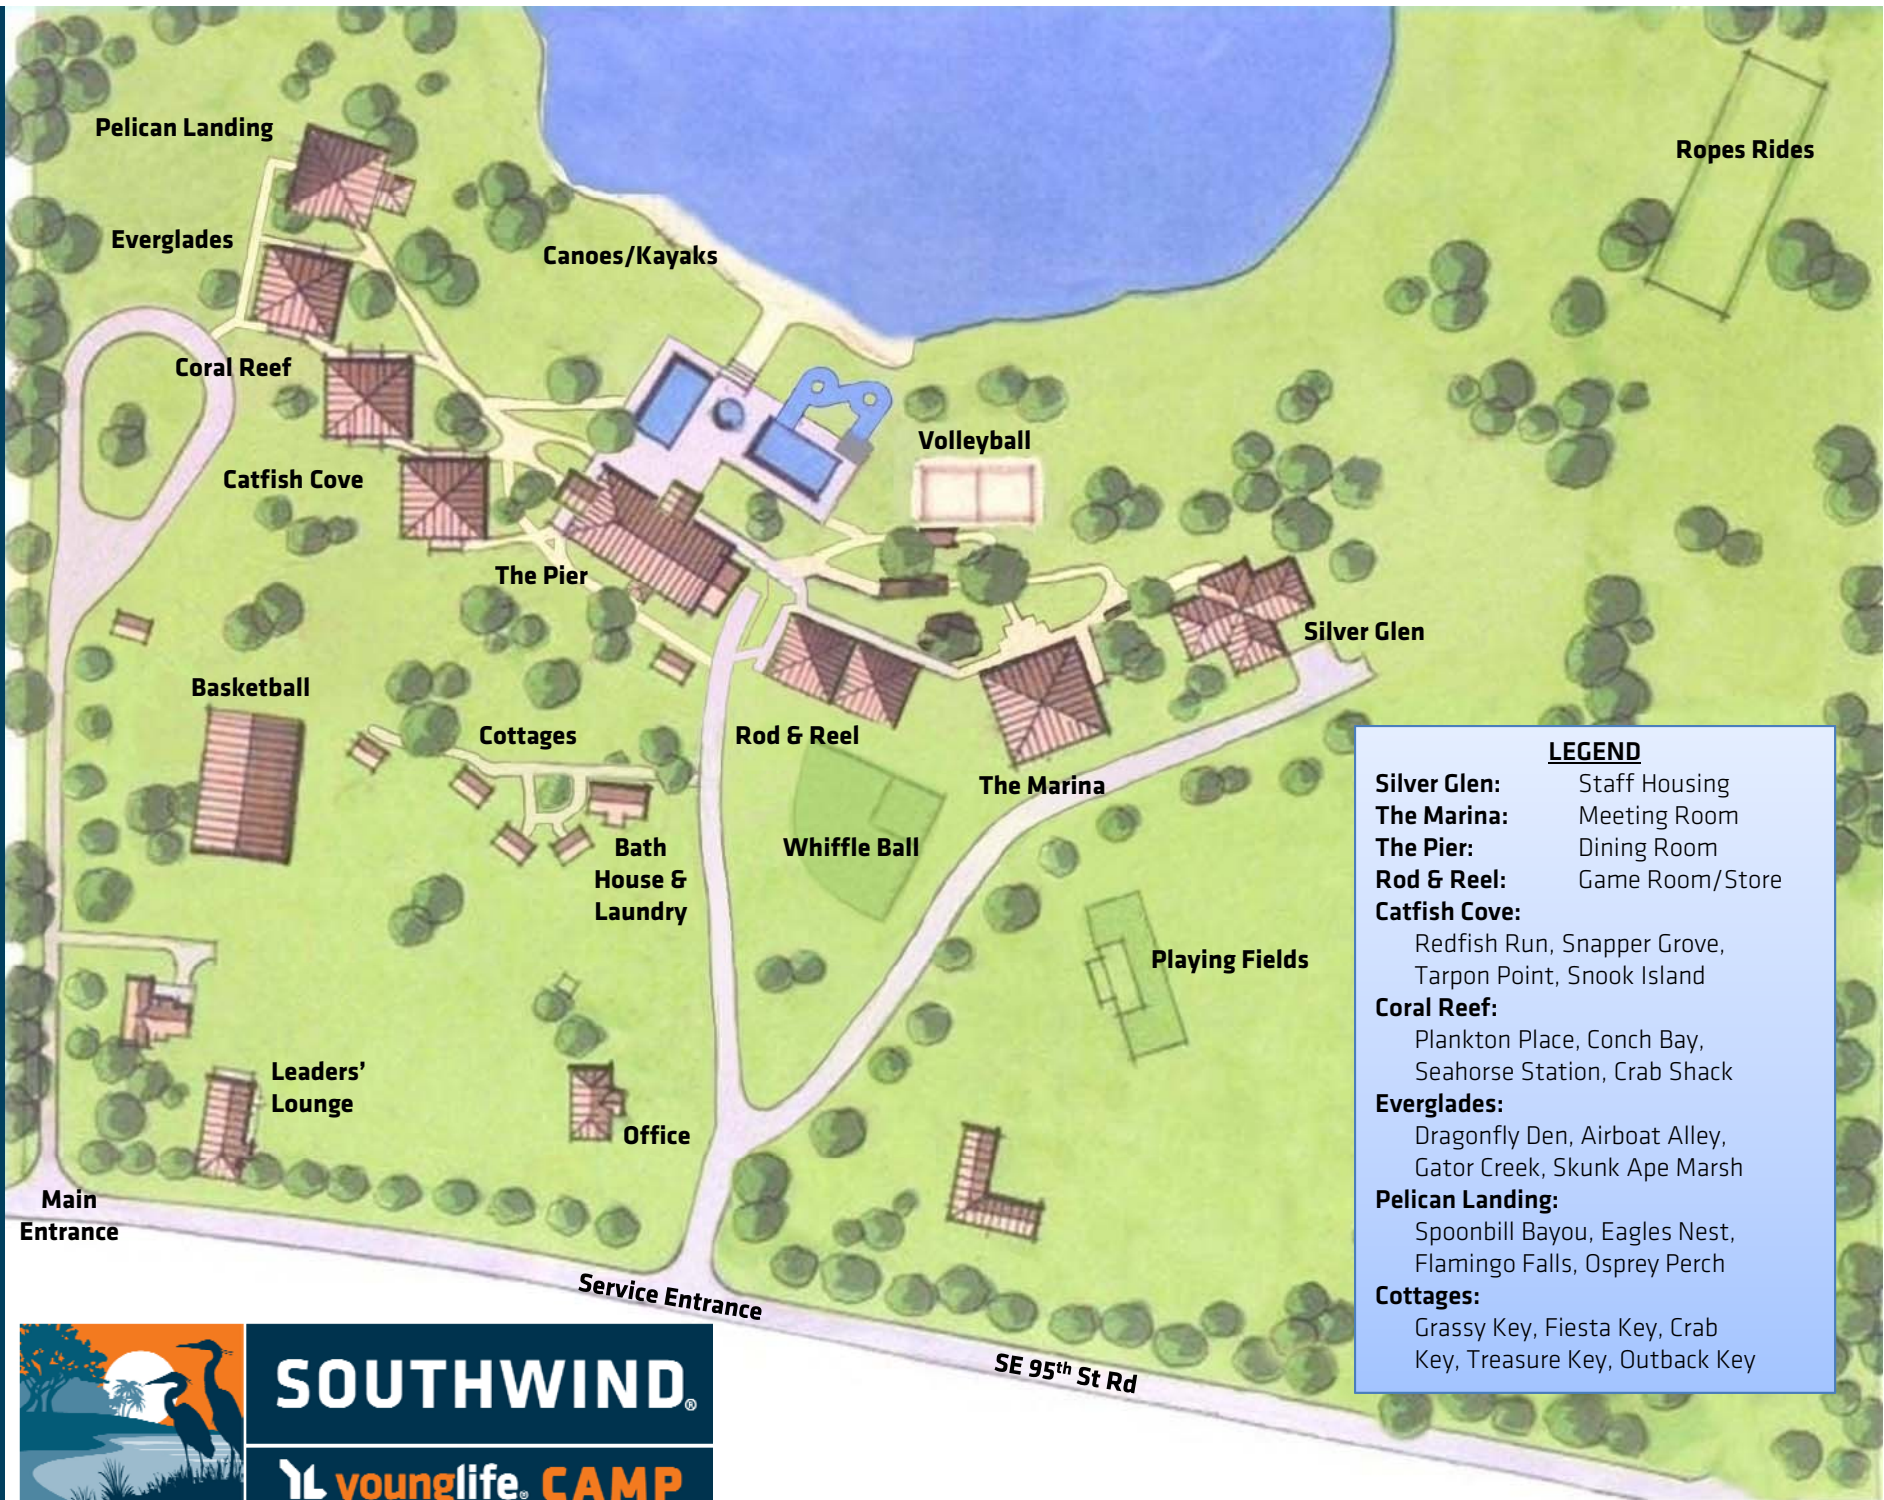

SOUTHWIND MAP

LEGEND

- Silver Glen:** Staff Housing
- The Marina:** Meeting Room
- The Pier:** Dining Room
- Rod & Reel:** Game Room/Store
- Catfish Cove:** Redfish Run, Snapper Grove, Tarpon Point, Snook Island
- Coral Reef:** Plankton Place, Conch Bay, Seahorse Station, Crab Shack
- Everglades:** Dragonfly Den, Airboat Alley, Gator Creek, Skunk Ape Marsh
- Pelican Landing:** Spoonbill Bayou, Eagles Nest, Flamingo Falls, Osprey Perch
- Cottages:** Grassy Key, Fiesta Key, Crab Key, Treasure Key, Outback Key

SOUTHWIND

younglife CAMP