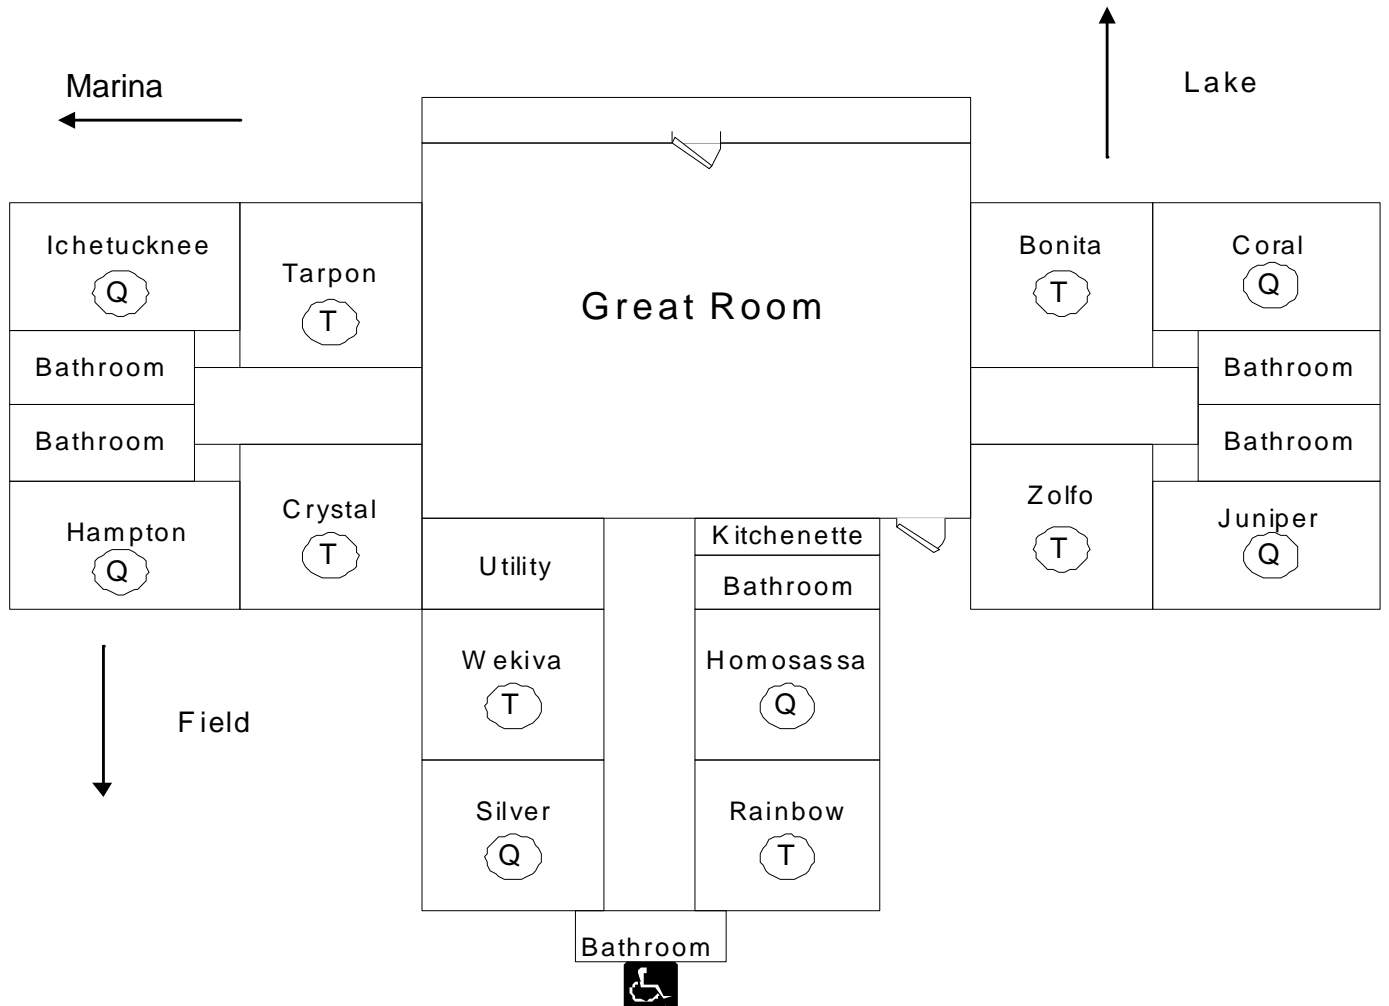

Housing

Silver Glen (Staff House)

Silver Glen is intended for adult and family housing only. It is equipped with a kitchenette and great room. The building is divided into 3 wings, each containing 2 suites. A suite is made up of 1 twin bedroom, 1 queen bedroom, and 1 bathroom.

Wing 1

suite	Ichetucknee (1 Queen)
	Tarpon (2 Twins)
suite	Hampton (1 Queen)
	Crystal (2 Twins)

Wing 2

suite	Homosassa (1 Queen)
	Wekiva (2 Twins)
suite	Silver (1 Queen)
	Rainbow (2 Twins)

Wing 3

suite	Coral (1 Queen)
	Bonita (2 Twins)
suite	Juniper (1 Queen)
	Zolfo (2 Twins)